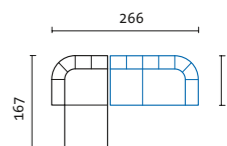

LONGCHAIR LINKS
Longchair B / T / H 167 / 102 / 76 cm

LONGCHAIR LEFT
longchair w / d / h 167 / 102 / 76 cm

ANSTELLSOFA 1,5 RECHTS
AS 1,5 B / T / H 132 / 93 / 76 cm

ANNEXE SOFA 1.5 RIGHT
AS 1.5 w / d / h 132 / 93 / 76 cm