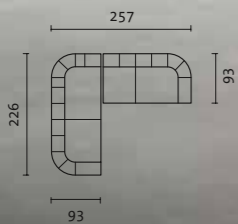

NICHT NUR FÜR DIVEN: SYMMETRISCH SCHÖNE KONFIGURATION AUS EINEM ECKANBAUSOFA UND EINEM ANSTELLSOFA, EINGEKLEIDET IN KOSTBAREN, PURPURFARBENEN VELOURS.

NOT ONLY FOR DIVAS: SYMMETRIC, BEAUTIFUL ARRANGEMENT CREATED WITH AN ADD-ON SOFA AND AN ANNEXE SOFA, COVERED IN EXQUISITE PURPLE VELOUR.