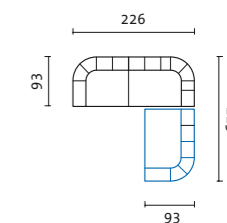

ANNEXE SOFA 2 RIGHT
AS 2 w / d / h 164 / 93 / 76 cm