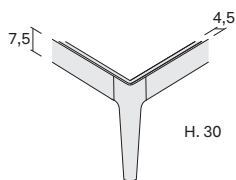

# Letto SIRI / SIRI bed

design by Studio Gherardi

NOVAMOBILI

misure L x H x P cm /  
dimensions W x H x D cm

175 x 90 x 221,5	kg. 65
195 x 90 x 221,5	kg. 66,5

Copritestiera SIRI SOFT per letto SIRI  
SIRI SOFT headboard cover for SIRI bed

misure L x H cm /  
dimensions W x H cm

175 x 90	kg. 7
195 x 90	kg. 8