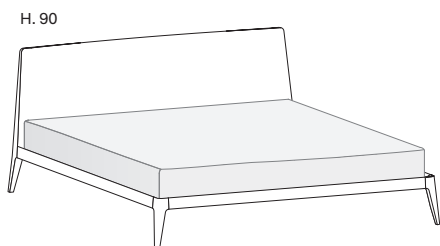

# Letto SIRI / SIRI bed

design by Studio Gherardi

NOVAMOBILI

misure L x H x P cm /  
dimensions W x H x D cm

175 x 90 x 221,5	kg. 65
195 x 90 x 221,5	kg. 66,5

Copritestiera SIRI SOFT per letto SIRI  
SIRI SOFT headboard cover for SIRI bed

misure L x H cm /  
dimensions W x H cm

175 x 90	kg. 7
195 x 90	kg. 8