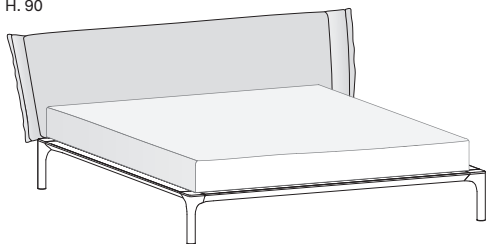

Letto PARK / PARK bed

design by Studio Gherardi

NOVAMOBILI

H. 90

misure L x H x P cm /
dimensions W x H x D cm

205 x 90 x 222

kg. 59

225 x 90 x 222

kg. 60,8