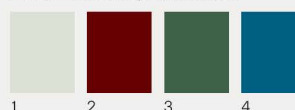

[En] — A new piece has been added to the Ziggy collection: the Ziggy XL low table with its charming barrel shape. It is suitable for outdoor use.

Ziggy XL is a highly versatile low table with an appealing and relaxed palette (it comes in 4 hues: red, blue, grey and olive green). It boasts an elegant finish with its light Thala beige top and the lower woven shelf in navy cord marl.

Tavolino - botte / Low table - barrel

Finitura struttura / Frame finish

1 Grigio / Grey / Gris / Gris
2 Rosso / Red / Rouge / Rojo
3 Verde Oliva / Olive Green / Vert Olive / Verde oliva

4 Azzurro / Blue / Blue / Azul
5 Marmo Thala beige