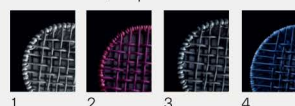

Finitura cime / Ropes finish