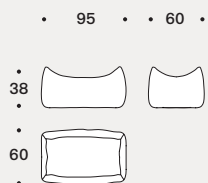

### Structure

In shaped polystyrene with a density of 20kg/m<sup>3</sup> covered in spray-applied polyurethane resin, on a multi-layer wood base filled with variable-density polyurethane foam (30N and 35IP) and polyester fibre, and all covered in a white 100% cotton fabric containing duck/goose down on the seat.

### Feet

In black PVC, h. 25 mm.

Poltrona / Armchair

Pouf

Divani / Sofa