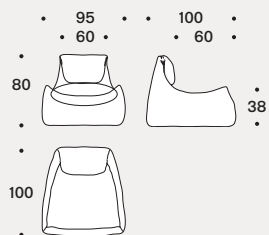

Poltrona / Armchair