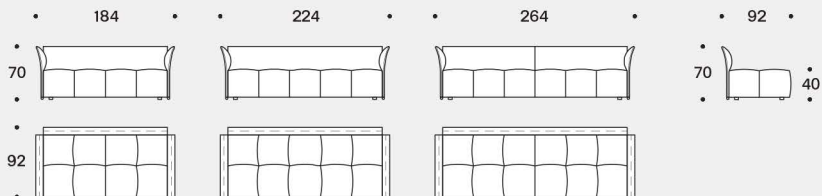

Padding

The back cushions are filled with washed and sterilized goose down quilted into sections and covered with white 100% cotton fabric.

Esempi composizioni / 3 moduli seduta da 122 cm, 3 schienali da 82 cm e 2 schienali da 122 cm
 Examples of compositions / 3 x 122 cm seating units, 3 x 82 cm backrests and 2 x 122 cm backrests

Moduli seduta / Seating units / 122

Schienali / Backrests / 82

Schienali / Backrests / 122

Esempi / Examples

Schienali / Backrests

Moduli seduta / Seating units

Schienali-bracciolo / Backrests-armrest

Divani fissi / Fixed sofas