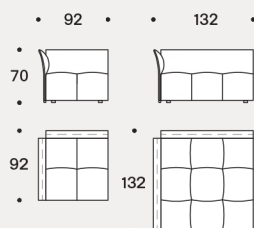

Padding

The back cushions are filled with washed and sterilized goose down quilted into sections and covered with white 100% cotton fabric.

Esempi composizioni / 3 moduli seduta da 122 cm, 3 schienali da 82 cm e 2 schienali da 122 cm
 Examples of compositions / 3 x 122 cm seating units, 3 x 82 cm backrests and 2 x 122 cm backrests

Moduli seduta / Seating units / 122

Schienali / Backrests / 82

Schienali / Backrests / 122

Esempi / Examples

Schienali / Backrests

Moduli seduta / Seating units

Schienali-bracciolo / Backrests-armrest

Divani fissi / Fixed sofas

Laterali fissi DX-SX / Fixed right-left side units

Angoli fissi / Fixed corner units

Centrali / Central units

Penisole fisse DX-SX / Fixed right-left chaise longue / 174

Penisole fisse DX-SX / Fixed right-left chaise longue / 214