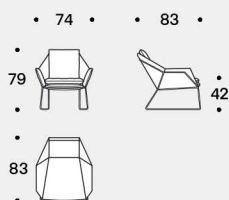

New York

—
Design Sergio Bicego

Anno di produzione 2012

Production year 2012

[It] — New York è una collezione che porta con fierezza il nome della Grande Mela. Due anime, uptown e downtown, racchiuse in un unico oggetto di design il cui rivestimento, interamente intercambiabile, ne svela l'innata versatilità.

L'insolita e poliedrica ergonomia della poltroncina New York invita a un uso personale del rivestimento e al bicolore, permettendo diverse soluzioni cromatiche attraverso un'unica scelta. La struttura è in trafilato disponibile in molteplici finiture sia di cromatura che di verniciatura.

Struttura

In trafilato dal diametro di 12 mm. Il piano di seduta è in lamiera traforata. Finitura in cromo lucido o verniciata.

Imbottitura

Anima interna, cuscino seduta e cuscino schiena sono imbottiti in poliuretano espanso 50IP e 23IM rivestiti con cotone accoppiato a fibra poliestere 380gr/mq.

[En] — New York, a collection which proudly bears the name of the Big Apple. Two souls, uptown and downtown, enclosed in a single design piece whose fully changeable covers reveal its innate versatility.

The unusual and polyhedral ergonomics of the New York armchair encourages a personal use of the covers and the two colours, allowing different colour solutions from a single choice. The frame in wire drawn comes in many colour and coating finishes.

Structure

In 12 mm wire drawn. The seat is in perforated sheet metal. Glossy chrome or painted finish.

Padding

Inner core, seat and back cushions are filled with polyurethane foam 50IP and 23IM covered with cotton and 380gr/sqm polyester fiber.

Poltrona / Armchair

Finitura struttura / Structure finish