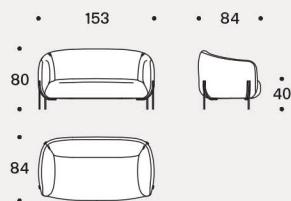

Divano / Sofa