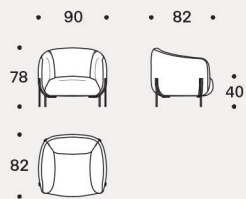

Poltrona / Armchair