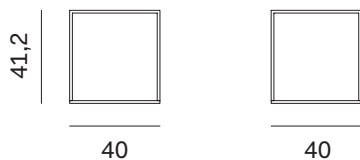

Tavolino TEAM / TEAM occasional table

design by Studio Gherardi

NOVAMOBILI

Tavolino TEAM-q / TEAM-q occasional table

misure L x H x P cm /
dimensions W x H x D cm

40 x 41,2 x 40

kg. 3,2

Tavolino TEAM-r / TEAM-r occasional table

misure L x H x P cm /
dimensions W x H x D cm

80 x 41,2 x 40

kg. 5,1