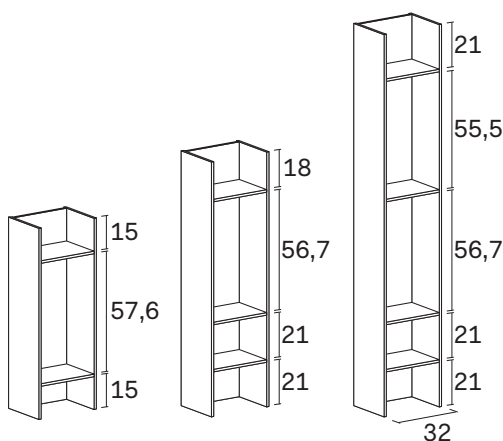

Librerie BUTTERFLY / BUTTERFLY bookcases

NOVAMOBILI

design by Novamobili Studio

Libreria orizzontale / Horizontal bookcase

misure L x H x P cm /
dimensions W x H x D cm

90/120/180 x 24 x 26

kg. 12 Portata massima /
Load capacity

misure L x H x P cm /
dimensions W x H x D cm

90/120/180 x 32 x 26

kg. 12 Portata massima /
Load capacity

Con anta scorrevole L. 45

With sliding door W 45

misure L x H x P cm /
dimensions W x H x D cm

90/120/180 x 32 x 26

kg. 12 Portata massima /
Load capacity

Libreria verticale / Vertical bookcase

misure L x H x P cm /
dimensions W x H x D cm

24 x 90/120/180 x 26

kg. 20 Portata massima /
Load capacity

misure L x H x P cm /
dimensions W x H x D cm

32 x 90/120/180 x 26

kg. 20 Portata massima /
Load capacity