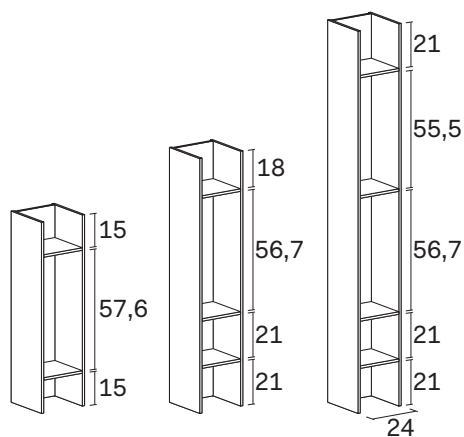

Librerie BUTTERFLY / BUTTERFLY bookcases

NOVAMOBILI

design by Novamobili Studio

Libreria orizzontale / Horizontal bookcase

misure L x H x P cm /
dimensions W x H x D cm

90/120/180 x 24 x 26

kg. 12 Portata massima /
Load capacity

misure L x H x P cm /
dimensions W x H x D cm

90/120/180 x 32 x 26

kg. 12 Portata massima /
Load capacity

Con anta scorrevole L. 45

With sliding door W 45

misure L x H x P cm /
dimensions W x H x D cm

90/120/180 x 32 x 26

kg. 12 Portata massima /
Load capacity

Libreria verticale / Vertical bookcase

misure L x H x P cm /
dimensions W x H x D cm

24 x 90/120/180 x 26

kg. 20 Portata massima /
Load capacity

misure L x H x P cm /
dimensions W x H x D cm

32 x 90/120/180 x 26

kg. 20 Portata massima /
Load capacity