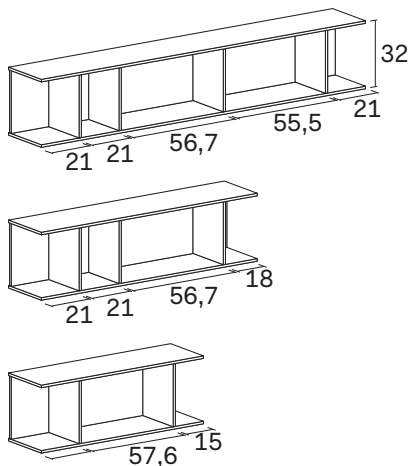

Librerie BUTTERFLY / BUTTERFLY bookcases

NOVAMOBILI

design by Novamobili Studio

Libreria orizzontale / Horizontal bookcase

misure L x H x P cm /
dimensions W x H x D cm

90/120/180 x 24 x 26

kg. 12 Portata massima /
Load capacity

misure L x H x P cm /
dimensions W x H x D cm

90/120/180 x 32 x 26

kg. 12 Portata massima /
Load capacity

Con anta scorrevole L. 45

With sliding door W 45

misure L x H x P cm /
dimensions W x H x D cm

90/120/180 x 32 x 26

kg. 12 Portata massima /
Load capacity

Libreria verticale / Vertical bookcase

misure L x H x P cm /
dimensions W x H x D cm

24 x 90/120/180 x 26

kg. 20 Portata massima /
Load capacity

misure L x H x P cm /
dimensions W x H x D cm

32 x 90/120/180 x 26

kg. 20 Portata massima /
Load capacity