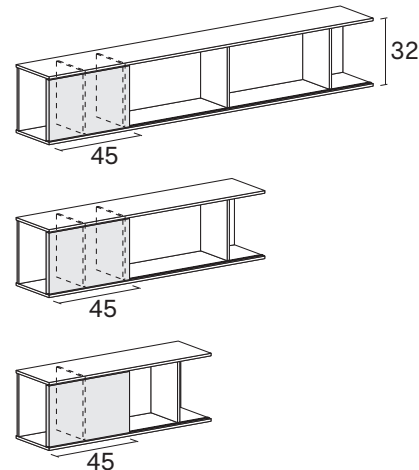

Librerie BUTTERFLY / BUTTERFLY bookcases

NOVAMOBILI

design by Novamobili Studio

Libreria orizzontale / Horizontal bookcase

misure L x H x P cm /
dimensions W x H x D cm

90/120/180 x 24 x 26

kg. 12 Portata massima /
Load capacity

misure L x H x P cm /
dimensions W x H x D cm

90/120/180 x 32 x 26

kg. 12 Portata massima /
Load capacity

Con anta scorrevole L. 45

With sliding door W 45

misure L x H x P cm /
dimensions W x H x D cm

90/120/180 x 32 x 26

kg. 12 Portata massima /
Load capacity

Libreria verticale / Vertical bookcase

misure L x H x P cm /
dimensions W x H x D cm

24 x 90/120/180 x 26

kg. 20 Portata massima /
Load capacity

misure L x H x P cm /
dimensions W x H x D cm

32 x 90/120/180 x 26

kg. 20 Portata massima /
Load capacity