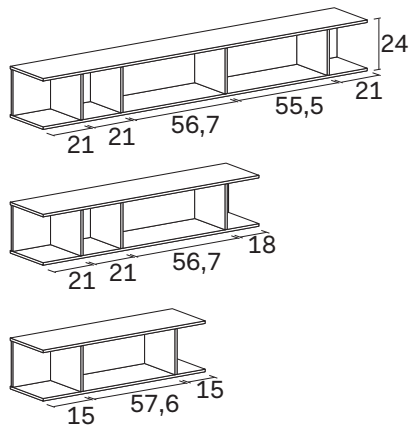

Librerie BUTTERFLY / BUTTERFLY bookcases

NOVAMOBILI

design by Novamobili Studio

Libreria orizzontale / Horizontal bookcase

misure L x H x P cm /
dimensions W x H x D cm

90/120/180 x 24 x 26

kg. 12 Portata massima /
Load capacity

misure L x H x P cm /
dimensions W x H x D cm

90/120/180 x 32 x 26

kg. 12 Portata massima /
Load capacity

Con anta scorrevole L. 45

With sliding door W 45

misure L x H x P cm /
dimensions W x H x D cm

90/120/180 x 32 x 26

kg. 12 Portata massima /
Load capacity

Libreria verticale / Vertical bookcase

misure L x H x P cm /
dimensions W x H x D cm

24 x 90/120/180 x 26

kg. 20 Portata massima /
Load capacity

misure L x H x P cm /
dimensions W x H x D cm

32 x 90/120/180 x 26

kg. 20 Portata massima /
Load capacity