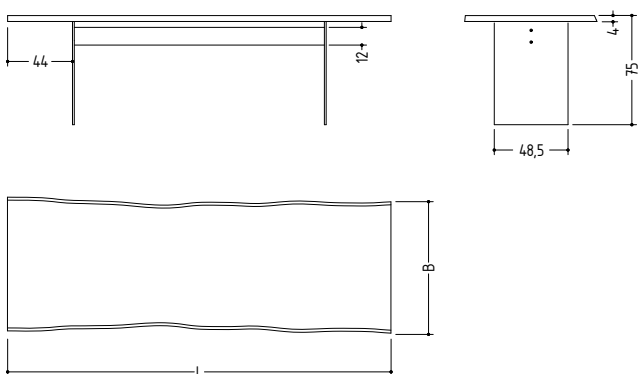

SC 41 Tisch Butterfly Nussbaum / Walnut-Butterfly

Material Holz / Wood finishes:

- Eiche natur geölt; Eiche weiß pigmentiert geölt
- Eiche roheffekt gebeizt und lackiert; Eiche schlammfarbig gebeizt und lackiert; Eiche schwarz gebeizt und lackiert
- Eiche geräuchert natur geölt; Eiche geräuchert weiß roheffekt; Eiche geräuchert anthrazit geölt
- Euro. Nussbaum natur geölt; Am. Nussbaum natur geölt
- Eiche Altholz natur geölt; Eiche Altholz weiß pigmentiert geölt; Eiche Altholz geräuchert natur geölt
- Eiche geköhlt (Ton Schwarz); Eiche geköhlt / gekalkt (Ton Grau); Eiche geköhlt / stark gekalkt (Ton Silber); Eiche gelaugt (Ton Weiß); Eiche geköhlt / gelaugt / gekalkt (Ton Braun)
- Oiled natural oak; White pigmented oak oiled
- Stained and lacquered raw effect oak; Stained and lacquered mud-coloured oak; Stained and lacquered black oak
- Oiled natural smoked oak; White smoked oak raw effect; Oiled anthracite smoked oak
- Oiled natural european walnut; Oiled natural american walnut
- Oiled natural vintage oak; White pigmented vintage oak oiled; Oiled natural smoked vintage oak
- Charburned oak (Shade black); Charburned / limed oak (Shade grey); Charburned / heavily limed oak (Shade silver); Leached oak (Shade white); Charburned / leached / limed oak (Shade brown)

Material Stahl / Steel finishes:

RAL 9005 Tiefschwarz pulverbeschichtet; Rohstahl natur lackiert; Aluminium eloxiert EV1 natur; Aluminium eloxiert EV6 Schwarz; Aluminium eloxiert EV3 Messing; Aluminium eloxiert C 33 Bronze

RAL 9005 deep black powder coated; Crude steel natural finish; Anodized aluminium EV1 nature; Anodized aluminium EV6 black; Anodized aluminium EV3 brass; Anodized aluminium C 33 bronze

Maße (L x B x H) / Dimensions (L x W x H):

180 x 90/100/110 x 75 cm
200 x 90/100/110 x 75 cm
220 x 90/100/110 x 75 cm
240 x 90/100/110 x 75 cm
260 x 90/100/110 x 75 cm
280 x 90/100/110 x 75 cm
300 x 90/100/110 x 75 cm

Weitere Informationen / Additional Information:

Rohstahlwangen erhalten einen Steg aus Rohstahl, Aluminiumwangen und pulverbeschichtete Wangen einen Holzsteg aus dem gleichen Holz wie die Tischplatte.

The crude steel sides are attached to a support made of crude steel; aluminium and powder-coated sides are attached to a support made of the same wood as the tabletop.

Butterfly in Nussbaum über Datenbank bestellen: /
Order the walnut butterfly model via the database:
www.janua-moebel.com