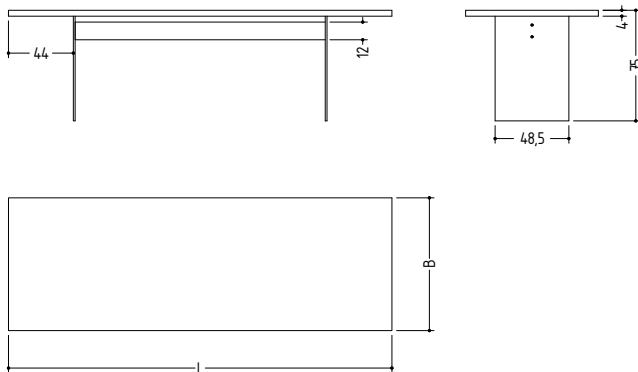

Details

SC 41 Tisch Standard Ausführung / Standard model