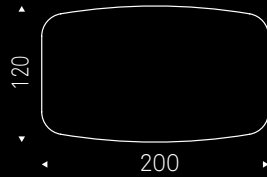

SKORPIO WOOD Canaletto walnut
chairs ARCADIA - lamps VENEZIA - sideboard EUROPA - mirror WISH

ROLL WOOD burned oak

chairs AURELIA - lamp CRISTAL - sideboards TIFFANY - rugs RADJA

EDGE VERSION

C version

Top in Canaletto walnut (NC) with black lacquered and rounded lower profile
or in elm open pore matt black (OLM73) with Brushed Bronze lacquered
and rounded lower profile.