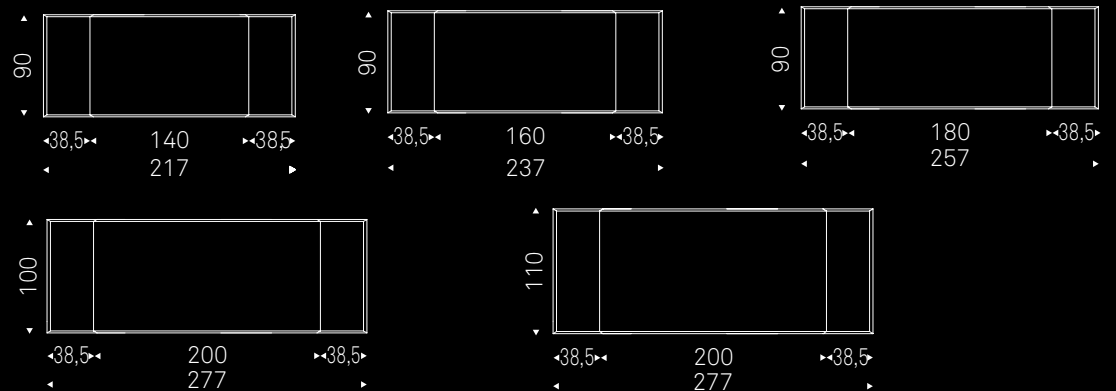

Drive version

Top and extensions with angled edges in Canaletto walnut (NC) or burned oak (RB).