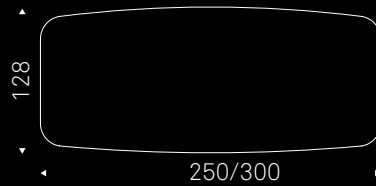

SKORPIO WOOD Canaletto walnut
chairs ARCADIA - lamps VENEZIA - sideboard EUROPA - mirror WISH

ROLL WOOD burned oak

chairs AURELIA - lamp CRISTAL - sideboards TIFFANY - rugs RADJA

EDGE VERSION

C version

Top in Canaletto walnut (NC) with black lacquered and rounded lower profile
or in elm open pore matt black (OLM73) with Brushed Bronze lacquered
and rounded lower profile.