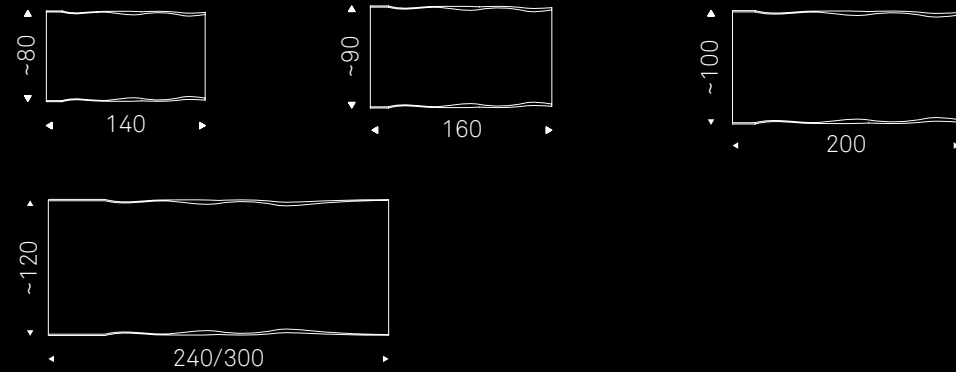

ELIOT WOOD DRIVE Canaletto walnut

chairs RITA - lamp APOLLO - sideboard KAYAK - bookcase ARSENAL - mirror REGAL

EDGE VERSION

S version

Top "S" version 4cm thick with irregular solid wood edges in Canaletto walnut (NC), burned oak (RB) or natural oak (RN).