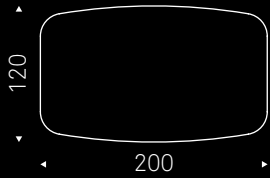

B version

Barrel top with angled edges in Canaletto walnut (NC) or burned oak (RB).