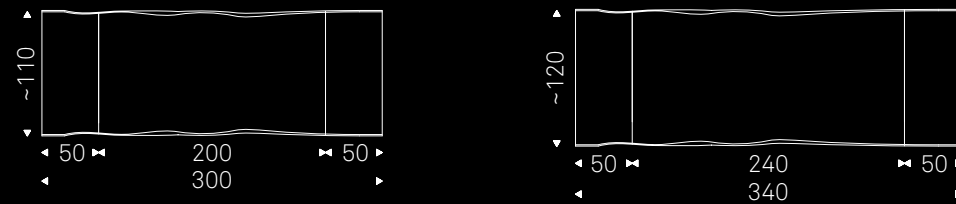

Drive version

Top and extensions in Canaletto walnut (NC), burned oak (RB) or natural oak (RN) with irregular solid wood edges.