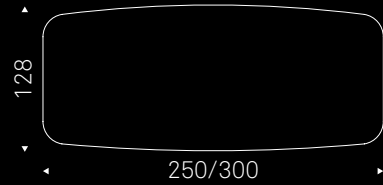

B version

Barrel top with angled edges in Canaletto walnut (NC) or burned oak (RB).