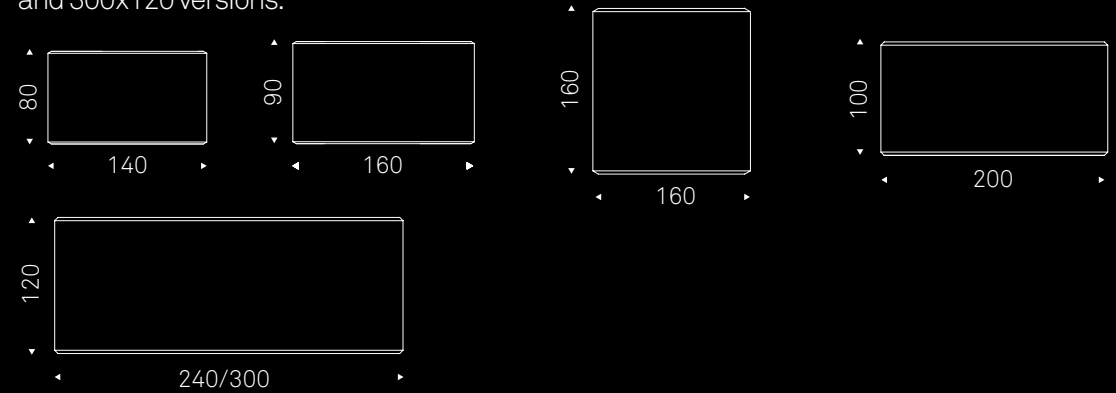

some examples

EDGE VERSION

A version

Top with angled edges in Canaletto walnut (NC), heritage oak (HR) or natural oak (RN).
140 and **160** version available in Canaletto walnut (NC), burned oak (RB) or natural oak (RN).
Wooden top 4cm thick on 140x80, 160x90 and 200x100 versions and 5cm thick on 240x120 and 300x120 versions.