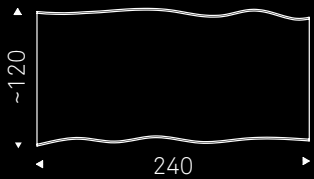

Deep Wood version

8cm thick wooden top with irregular solid wood edges in Canaletto walnut (NC).