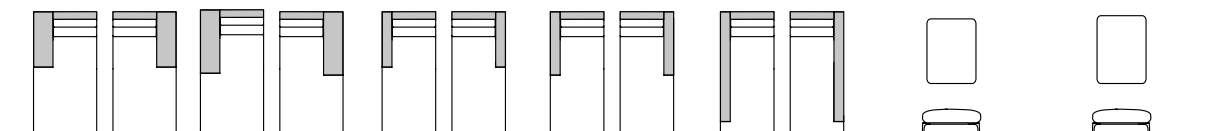

Maße cm	Longchair Armlehne breit BW-155-3022	Longchair tief Armlehne breit BW-155-3023	Longchair Armlehne schmal BW-155-3024	Longchair tief Armlehne schmal BW-155-3025	Longchair Armlehne schmal lang BW-155-3026	Hocker BW-155-2000	Hocker tief BW-155-2001
Dimensions cm	Longchair armrest wide BW-155-3022	Longchair deep armrest wide BW-155-3023	Longchair armrest slim BW-155-3024	Longchair deep armrest slim BW-155-3025	Longchair armrest slim long BW-155-3026	Stool BW-155-2000	Stool deep BW-155-2001
Breite/Width	105	105	97	97	97	50	50
Tiefe/Depth	185	185	185	185	185	97	105
Höhe/Height	84	84	84	84	84	40	40
Sitzhöhe/Seat height	40	40	40	40	40	40	40
Sitztiefe/Seat depth						97	105
Sitzbreite/Seat width	80	80	84	84	84	50	50