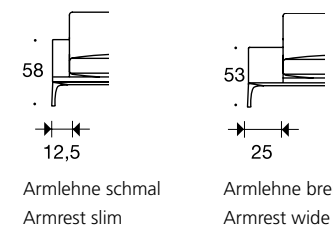

Maße cm	Abschluss- element 2/92,5 Armlehne breit BW-155-3014	Abschluss- element 2/92,5 tief Armlehne breit BW-155-3015	Abschluss- element 2/92,5 Armlehne schmal BW-155-3016	Abschluss- element 2/92,5 tief Armlehne schmal BW-155-3017	Abschluss- element 2/105 Armlehne breit BW-155-3018	Abschluss- element 2/105 tief Armlehne breit BW-155-3019	Abschluss- element 2/105 Armlehne schmal BW-155-3020	Abschluss- element 2/105 tief Armlehne schmal BW-155-3021
Dimensions cm	Finishing element 2/92,5 armrest wide BW-155-3014	Finishing element 2/92,5 deep armrest wide BW-155-3015	Finishing element 2/92,5 armrest slim BW-155-3016	Finishing element 2/92,5 deep armrest slim BW-155-3017	Finishing element 2/105 armrest wide BW-155-3018	Finishing element 2/105 deep armrest wide BW-155-3019	Finishing element 2/105 armrest slim BW-155-3020	Finishing element 2/105 deep armrest slim BW-155-3021
Breite/Width	210	210	197,5	197,5	235	235	222,5	222,5
Tiefe/Depth	97	105	97	105	97	105	97	105
Höhe/Height	84	84	84	84	84	84	84	84
Sitzhöhe/Seat height	40	40	40	40	40	40	40	40
Sitztiefe/Seat depth	56	64	56	64	56	64	56	64
Sitzbreite/Seat width	185	185	185	185	210	210	210	210