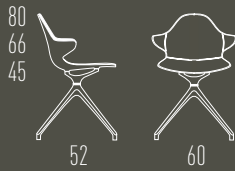

KIRK – THE CHAIR FROM THE FUTURE

Is that reaching for the stars? Designer Volker Reichert pushes open a new door with this seemingly futuristic swivel chair resting on a four-star cross. The extravagant but comfortable aluminium seat pan with stump armrests and padded inlay will please at conference and dining tables. Although KFF presents an unusual look with KIRK, it still utilises every established advantage in material and quality typical for the company in order to impress with superior quality of workmanship. The inlay is available in numerous versions. Even though KIRK with its dimensions of 65 x 52 x 47/89 cm is considered normal-sized, it is still something special.

PRODUKTFAMILIE
PRODUCT RANGE

KIRK 4-Fuss Aluminiumgestell | 4-leg aluminium frame
KIRK Drahtkreuzgestell | wire skid frame

STUHL
CHAIR

KIRK

Stuhl | Chair

Polsterstuhl mit Armlehnen. Mit 4-Fuß Aluminiumgestell. Sitz, Rücken und Armlehnen bezogen. Kunststoffgleiter – Filzgleiter optional. Ausführungen gemäß Preisliste.

Upholstered chair with armrests. With 4-leg-aluminium-frame. Seat, back and armrests covered. Plastic gliders – felt gliders optional. Design options as per pricelist.